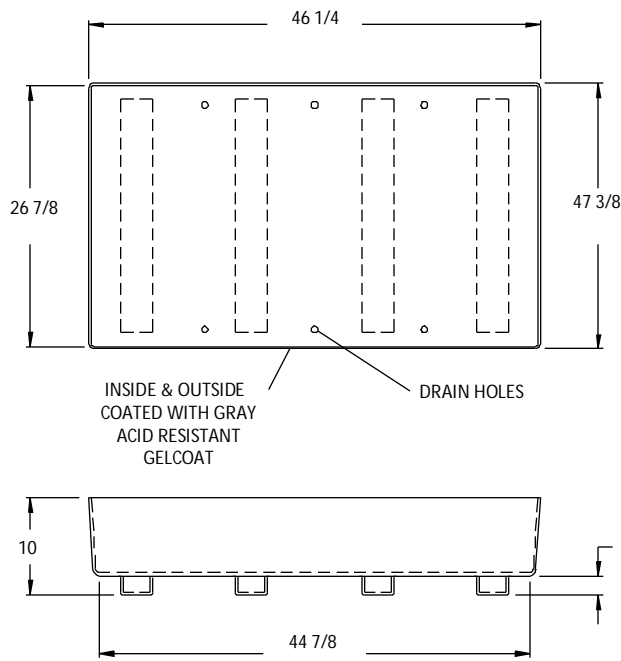

FIBERGLASS BATTERY TRAY

J&A #	DESCRIPTION
027000-000	STANDARD WITHOUT BOLTS
225119-000	STANDARD WITH EYE BOLTS

Eye bolts available for removal onto ramp

- Unit holds 4 mono-cells
- Drain holes prevent liquid accumulation
- Special molding on bottom allows easy access for forklifts
- Lightweight fiberglass construction provides added strength
- This unit is very cost-effective, our low prices provide rapid recovery of initial investment
- No longer will battery tray corrosion be a problem