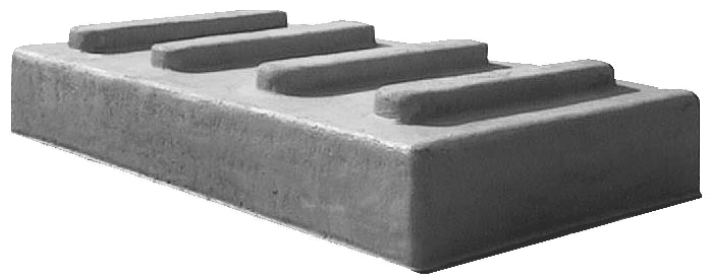

FIBERGLASS BATTERY TRAY

J&A #	DESCRIPTION
027000-000	STANDARD WITHOUT BOLTS
225119-000	STANDARD WITH EYE BOLTS

Eye bolts available for removal onto ramp

- Unit holds 4 mono-cells
- Drain holes prevent liquid accumulation
- Special molding on bottom allows easy access for forklifts
- Lightweight fiberglass construction provides added strength
- This unit is very cost-effective, our low prices provide rapid recovery of initial investment
- No longer will battery tray corrosion be a problem