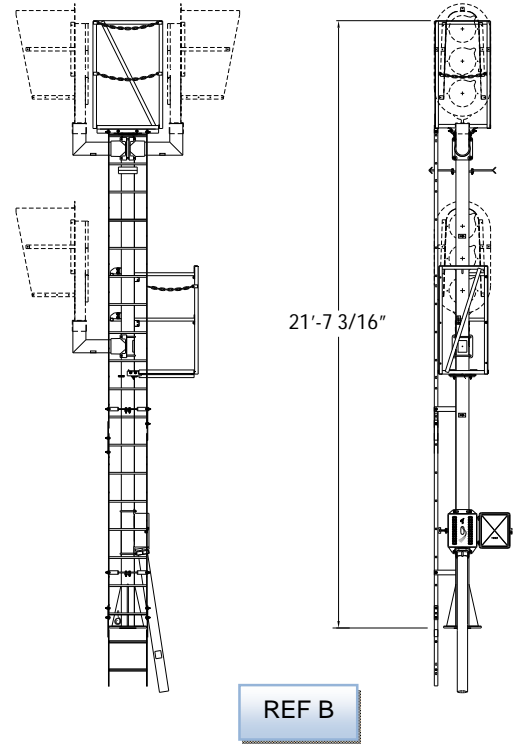

CLOSE CLEARANCE MAST LADDER PLATFORM CONFIGURATIONS

SHOWN CONFIGURED W/ TWO TERMINAL BOXES (-100)

- DELIVERED COMPLETELY ASSEMBLED
- CAN BE CUSTOMIZED TO YOUR REQUIREMENTS
- COLOR LIGHT HEAD NOT PROVIDED
- STANDARD 24" OVERALL WIDTH

REF	REF 1	J&A #	DESCRIPTION
A	8246	260095-000	BACK TO BACK MLP, 2A-1B, RIGHT FACING, 1 TERMINAL BOX
A	3162	260095-100	BACK TO BACK MLP, 2A-1B, RIGHT FACING, 2 TERMINAL BOXES
B	0810	260096-000	BACK TO BACK MLP, 2A-1B, LEFT FACING, 1 TERMINAL BOX
B	3179	260096-100	BACK TO BACK MLP, 2A-1B, LEFT FACING, 2 TERMINAL BOXES
C	3163	260097-000	BACK TO BACK MLP, 2A-0B, TOP PLATFORM ONLY, 1 TERMINAL BOX
C	0653	260097-100	BACK TO BACK MLP, 2A-0B, TOP PLATFORM ONLY, 2 TERMINAL BOXES