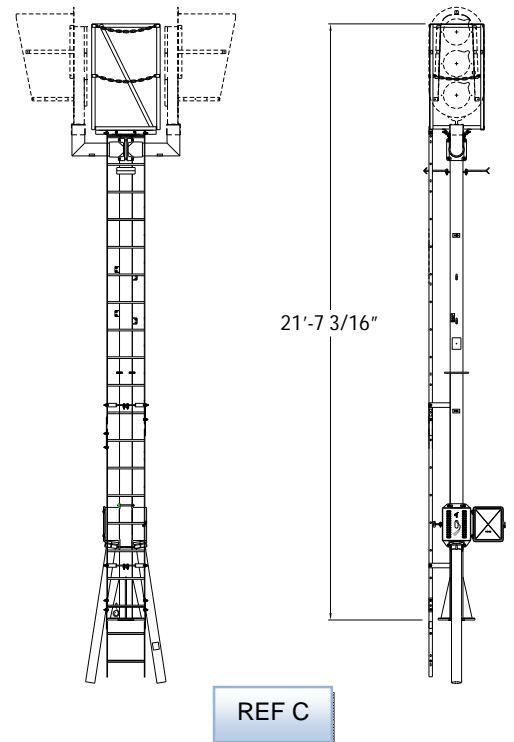

CLOSE CLEARANCE MAST LADDER PLATFORM CONFIGURATIONS

SHOWN CONFIGURED W/ TWO TERMINAL BOXES (-100)

- DELIVERED COMPLETELY ASSEMBLED
- CAN BE CUSTOMIZED TO YOUR REQUIREMENTS
- COLOR LIGHT HEAD NOT PROVIDED
- STANDARD 24" OVERALL WIDTH

REF	REF 1	J&A #	DESCRIPTION
A	8246	260095-000	BACK TO BACK MLP, 2A-1B, RIGHT FACING, 1 TERMINAL BOX
A	3162	260095-100	BACK TO BACK MLP, 2A-1B, RIGHT FACING, 2 TERMINAL BOXES
B	0810	260096-000	BACK TO BACK MLP, 2A-1B, LEFT FACING, 1 TERMINAL BOX
B	3179	260096-100	BACK TO BACK MLP, 2A-1B, LEFT FACING, 2 TERMINAL BOXES
C	3163	260097-000	BACK TO BACK MLP, 2A-0B, TOP PLATFORM ONLY, 1 TERMINAL BOX
C	0653	260097-100	BACK TO BACK MLP, 2A-0B, TOP PLATFORM ONLY, 2 TERMINAL BOXES