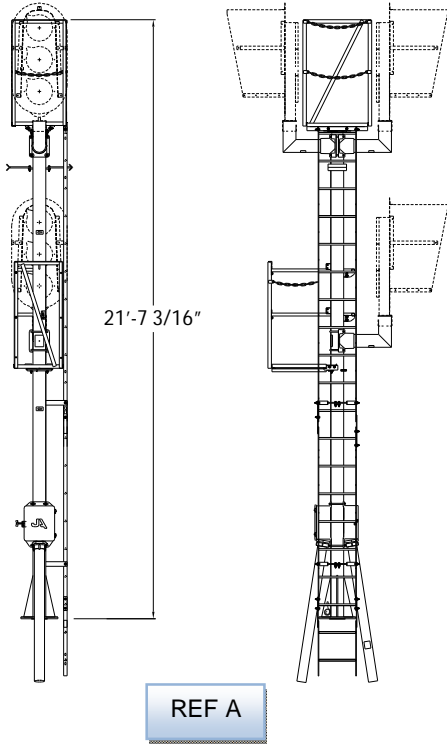

CLOSE CLEARANCE MAST LADDER PLATFORM CONFIGURATIONS

SHOWN CONFIGURED W/ TWO TERMINAL BOXES (-100)

- DELIVERED COMPLETELY ASSEMBLED
- CAN BE CUSTOMIZED TO YOUR REQUIREMENTS
- COLOR LIGHT HEAD NOT PROVIDED
- STANDARD 24" OVERALL WIDTH

REF	REF 1	J&A #	DESCRIPTION
A	8246	260095-000	BACK TO BACK MLP, 2A-1B, RIGHT FACING, 1 TERMINAL BOX
A	3162	260095-100	BACK TO BACK MLP, 2A-1B, RIGHT FACING, 2 TERMINAL BOXES
B	0810	260096-000	BACK TO BACK MLP, 2A-1B, LEFT FACING, 1 TERMINAL BOX
B	3179	260096-100	BACK TO BACK MLP, 2A-1B, LEFT FACING, 2 TERMINAL BOXES
C	3163	260097-000	BACK TO BACK MLP, 2A-0B, TOP PLATFORM ONLY, 1 TERMINAL BOX
C	0653	260097-100	BACK TO BACK MLP, 2A-0B, TOP PLATFORM ONLY, 2 TERMINAL BOXES