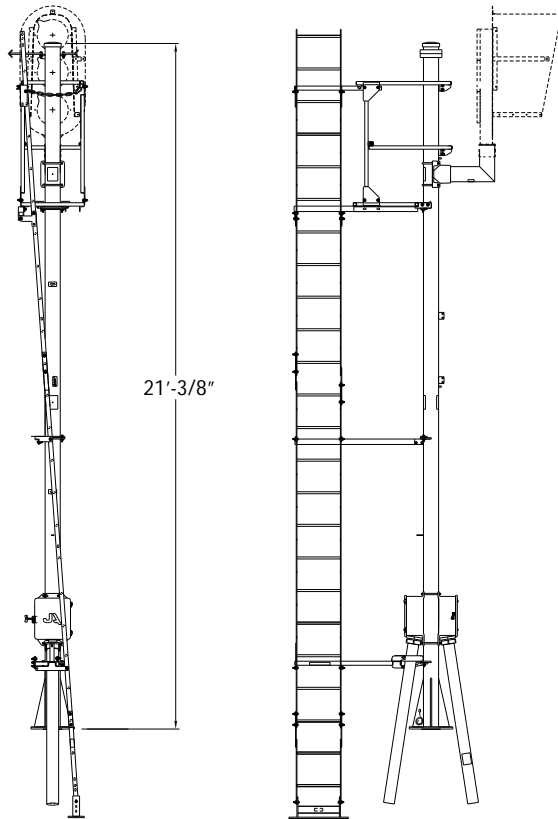

CLOSE CLEARANCE MAST LADDER PLATFORM CONFIGURATIONS

SINGLE HEAD

DOUBLE HEAD

SHOWN CONFIGURED W/
TWO TERMINAL BOXES (-100)

REF A

REF B

- STANDARD 24" WIDTH
- LADDER CAN BE INSTALLED FOR EITHER LEFT OR RIGHT HAND ACCESS
- CAN BE CUSTOMIZED TO YOUR REQUIREMENTS
- ASSEMBLE IN 30 MINUTES AND READY TO MOUNT TO FOUNDATION
- COLOR LIGHT HEAD NOT PROVIDED

REF	REF 1	J&A #	DESCRIPTION
A	8246	260090-000	CLOSE CLEARANCE, MLP, 1A-0B, 1 TERMINAL BOX
A	3162	260090-100	CLOSE CLEARANCE, MLP, 1A-0B, 2 TERMINAL BOXES
A	0810	260090-200	CLOSE CLEARANCE, MLP, 1A-0B, 1 TERMINAL BOX (BNSF SPEC)
B	3179	260091-000	CLOSE CLEARANCE, MLP, 1A-1B, 1 TERMINAL BOX
B	3163	260091-100	CLOSE CLEARANCE, MLP, 1A-1B, 2 TERMINAL BOXES
B	0653	260091-200	CLOSE CLEARANCE, MLP, 1A-1B, 1 TERMINAL BOX (BNSF SPEC)