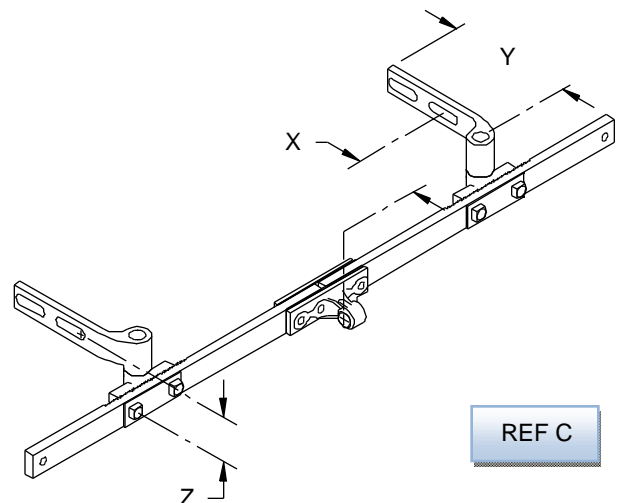

REF	X	Y	Z	1" BOLTS	3/4" BOLTS
C1	7 1/2 TO 9	10 1/8	4 1/4	A91-370S	A91-380S
				225242-001S	225242-002S
C2	7 1/2 TO 9	10 1/8	5 3/16	A91-371S	A91-381S
				225242-003S	225242-004S
C3	10 1/2 TO 12	13 1/8	4 1/4	A91-370	A91-380
				225242-003	225242-002
C4	10 1/2 TO 12	13 1/8	5 3/16	A91-371	A91-381
				225242-003	225242-004
C5	12 1/2 TO 14	15 1/8	4 1/4	A91-372	A91-382
				225242-005	225242-006
C6	12 1/2 TO 14	15 1/8	5 3/16	A91-373	A91-383
				225242-007	225242-008