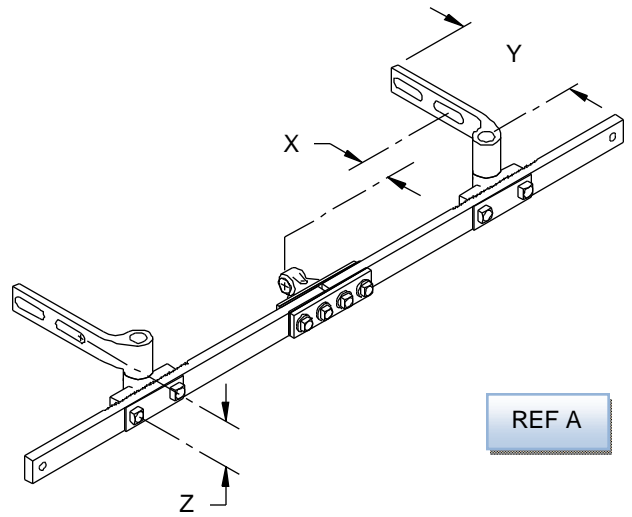

REF	J&A #	DESCRIPTION
	22524X-XXX	ASSEMBLY, FRONT ROD (SEE TABLES ON PAGES 2.4 & 2.5)
1	220019-XXX	ASSEMBLY, LUG RIGHT HAND (SEE TABLE A, THIS PAGE)
2	220029-XXX	ASSEMBLY, LUG LEFT HAND (SEE TABLE B, THIS PAGE)
3	140338-000	BAR, TRANSIT, 35" X 1"
4	150077-000	PLATE, WASHER 1/8" THICK
5	110045-001	LUG, CENTER
6	150070-000	PLATE, CONNECTOR, 1/2" THICK
7	027010-000	PLATE, CONNECTOR, 1/8" THICK
8	027012-001	BUSHING, INSULATOR, FOR 1" BAR*
9	013203-640	SCREW, HEX HEAD CAP, 3/4-10 X 2 1/2" Z/P
10	013203-648	SCREW, HEX HEAD CAP, 3/4-10 X 3" Z/P
11	013000-010	WASHER, SPLIT LOCK, 3/4" Z/P
12	150093-000	BUSHING, 1" TO 3/4" (REDUCER USE W/ 3/4" BOLTS ONLY)
13	021000-007	GREASE FITTING, 1/4-28 X 45 THREAD CUT
14	021000-002	GREASE FITTING, 1/4" DRIVE

TABLE A		
LUG ASSY, RIGHT HAND		
Y	Z	J&A #
10 1/8	4 1/4	220019-011S
	5 3/16	220019-111S
13 1/8	4 1/4	220019-011
	5 3/16	220019-021
5 1/8	4 1/4	220019-121
	5 3/16	220019-111

TABLE B		
LUG ASSY, LEFT HAND		
Y	Z	J&A #
10 1/8	4 1/4	220029-011S
	5 3/16	220029-111S
13 1/8	4 1/4	220029-011
	5 3/16	220029-021
15 1/8	4 1/4	220029-121
	5 3/16	220029-111

REF	X	Y	Z	1" BOLTS	3/4" BOLTS
A1	1 1/2 TO 2	10 1/8	4 1/4	A91-330S	A91-340S
				225240-001S	225240-002S
A2	1 1/2 TO 2	10 1/8	5 3/16	A91-331S	A91-341S
				225240-003S	225240-004S
A3	3 1/2 TO 5	13 1/8	4 1/4	A91-330	A91-340
				225240-003	225240-002
A4	3 1/2 TO 5	13 1/8	5 3/16	A91-331	A91-341
				225240-003	225240-004
A5	5 1/2 TO 7	15 1/8	4 1/4	A91-332	A91-342
				225240-005	225240-006
A6	5 1/2 TO 7	15 1/8	5 3/16	A91-333	A91-343
				225240-007	225240-008