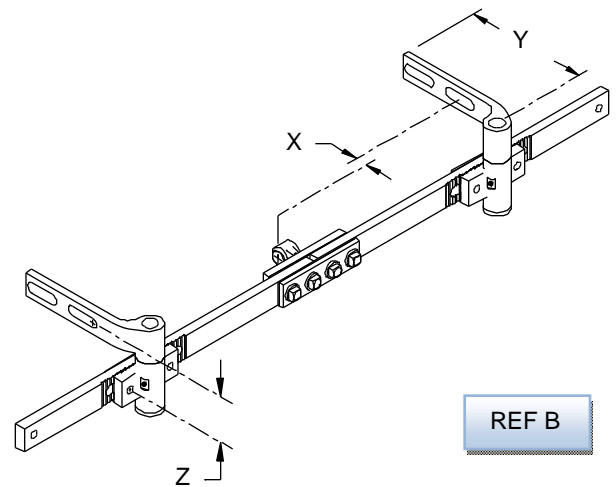

REF	X	Y	Z	1" BOLTS	3/4" BOLTS
B1	-1 TO -2 1/2	10 1/8	4 1/4	A91-350S	A91-360S
				225241-001S	225241-002S
B2	-1 TO -2 1/2	10 1/8	5 3/16	A91-351S	A91-361S
				225241-003S	225241-004S
B3	1/2 TO 2	13 1/8	4 1/4	A91-350	A91-360
				225241-003	225241-002
B4	1/2 TO 2	13 1/8	5 3/16	A91-351	A91-361
				225241-003	225241-004
B5	2 1/2 TO 4	15 1/8	4 1/4	A91-352	A91-362
				225241-005	225241-006
B6	2 1/2 TO 4	15 1/8	5 3/16	A91-353	A91-363
				225241-007	225241-008