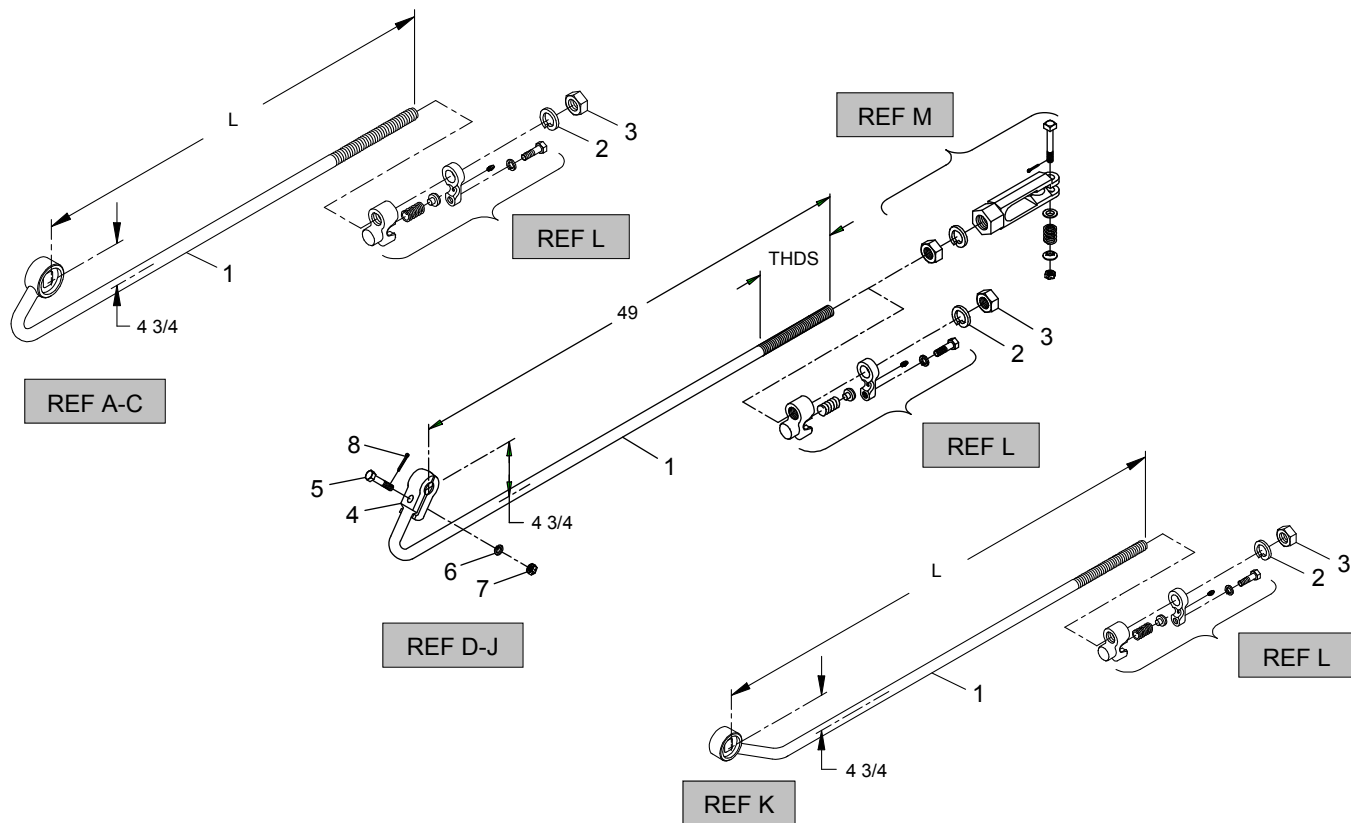

US&S

SWITCH CIRCUIT RODS

REF	O.E.M. #	J&A #	DESCRIPTION	L	THDS
A	UN-321508	225066-000	ROD, SWITCH CIR CONTROLLER WITH SOCKET	45 1/2	9
B	UN-321508M	225066-001	ROD, SWITCH CIR CONTROLLER WITH SOCKET	88 1/2	9
C	UN-435244	225066-002	ROD, SWITCH CIR CONTROLLER WITH SOCKET	34	9
D	UM-249883	225327-000	ROD, SWITCH CIR CONTROLLER WITH SOCKET	49	9
E		225327-001	ROD, SWITCH CIR CONTROLLER WITH REF 2 & 3	27 1/4	9
F		225327-002	ROD, SWITCH CIR CONTROLLER WITH REF 2 & 3	22	9
G		225327-003	ROD, SWITCH CIR CONTROLLER WITH REF 2 & 3	18 1/2	5
H		225327-004	ROD, SWITCH CIR CONTROLLER WITH SCREW JAW	40	9
J		225327-005	ROD, SWITCH CIR CONTROLLER WITH SCREW JAW	48	9
K	UN-376403	225071-000	ROD, SWITCH CIR CONTROLLER WITH SOCKET	94 1/2	9
L	UN-212703	220008-001	ASSEMBLY, SOCKET		
M		180070-001	KIT, SCREW JAW WITH SPRING BOLT		
1A		160033-000	ROD	45 1/2	9
1B		160033-001	ROD	88 1/2	9
1C		160033-002	ROD	34	9
1D		160227-000	ROD	49	9
1E		160227-001	ROD	27 1/4	9
1F		160227-002	ROD	22	9
1G		160227-003	ROD	18 1/2	5
1H		160227-004	ROD	40	9
1J		160045-000	ROD	94 1/2	9
2		013000-013	WASHER, SPLIT LOCK, 1" Z/P		
3		013100-012	NUT, HEX, 1-8 Z/P		
4-8			SEE REF 1-5 ON PAGE 4.8		