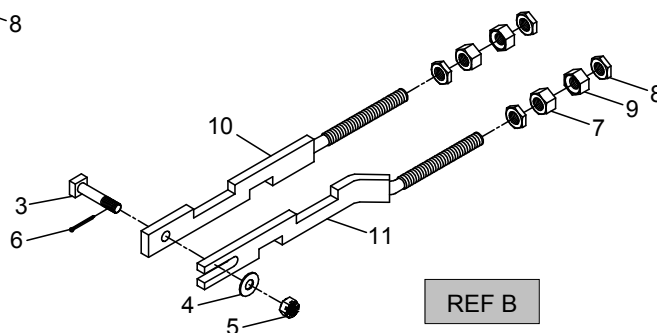

## INTERNAL LOCK RODS

REF A

REF B

REF	O.E.M. #	J&A #	DESCRIPTION
A	UN-149866	225033-000	ROD, LOCK, INTERNAL
B		225483-000	ROD, LOCK, INTERNAL, RIGHT HAND
1	UM-149865	160030-000	ROD, LOCK, RIGHT HAND
2	UM-149864	160029-000	ROD, LOCK, LEFT HAND
3	UM-10725	140122-000	SCREW, HEX, 3/4-10 X 3 3/4" Z/P
4	UJ-47506	013007-010	WASHER, FLAT WROUGHT, 3/4" Z/P
5	UM-22828	013114-010	NUT, SLOTTED, 3/4-10 Z/P
6	UJ-48632	014001-0924	PIN, COTTER, 3/16" X 1 1/2" Z/P
7	UM-117153	013115-012	NUT, HEAVY HEX, 1-8 Z/P
8	UM-117152	013124-012	NUT, HEAVY HEX JAM, 1-8 Z/P
9	UM-22828	140129-000	NUT, MACHINED (CUP), 1-8 Z/P
10		160656-000	ROD, LOCK, INTERNAL, STRAIGHT
11		160446-000	ROD, LOCK, INTERNAL, RIGHT HAND

REF C

REF	O.E.M. #	J&A #	DESCRIPTION
C	UN-258643	225031-000	ROD, LOCK, INTERNAL (M23)
10	UM-258607	160019-000	ROD, LOCK
11	UM-258668	140096-000	ADJUSTING PIECE
12	UM-284	140092-000	NUT, ADJUSTING, 3/4-10
13	UJ-48026	013124-010	NUT, HEAVY HEX JAM, 3/4-10 Z/P
14	UM-10725	140122-000	SCREW, HEX, 3/4-10 X 3 3/4" Z/P
15	UJ-47506	013007-010	WASHER, FLAT WROUGHT, 3/4" Z/P
16	UJ-48026	013114-010	NUT, SLOTTED, 3/4-10 Z/P
17	UJ-48632	014001-0924	PIN, COTTER, 3/16" X 1 1/2" Z/P
18	UM-182552	140095-000	NUT, CONICAL, 1 1/4-7 Z/P
19	UJ-48044	013124-014	NUT, HEAVY HEX JAM, 1 1/4-7 Z/P