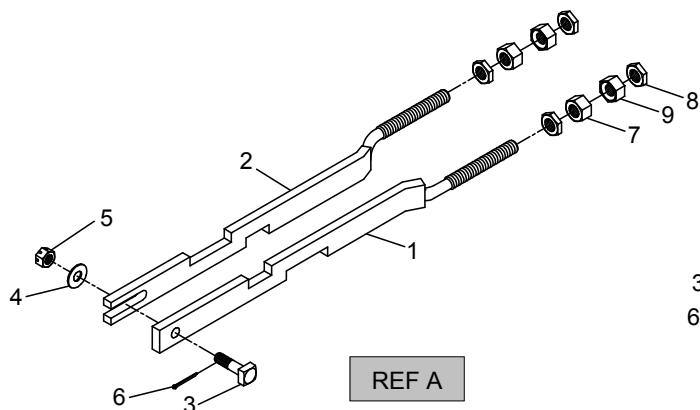

## INTERNAL LOCK RODS

REF A

REF B

REF	O.E.M. #	J&A #	DESCRIPTION
A	UN-149866	225033-000	ROD, LOCK, INTERNAL
B		225483-000	ROD, LOCK, INTERNAL, RIGHT HAND
1	UM-149865	160030-000	ROD, LOCK, RIGHT HAND
2	UM-149864	160029-000	ROD, LOCK, LEFT HAND
3	UM-10725	140122-000	SCREW, HEX, 3/4-10 X 3 3/4" Z/P
4	UJ-47506	013007-010	WASHER, FLAT WROUGHT, 3/4" Z/P
5	UM-22828	013114-010	NUT, SLOTTED, 3/4-10 Z/P
6	UJ-48632	014001-0924	PIN, COTTER, 3/16" X 1 1/2" Z/P
7	UM-117153	013115-012	NUT, HEAVY HEX, 1-8 Z/P
8	UM-117152	013124-012	NUT, HEAVY HEX JAM, 1-8 Z/P
9	UM-22828	140129-000	NUT, MACHINED (CUP), 1-8 Z/P
10		160656-000	ROD, LOCK, INTERNAL, STRAIGHT
11		160446-000	ROD, LOCK, INTERNAL, RIGHT HAND

REF C

REF	O.E.M. #	J&A #	DESCRIPTION
C	UN-258643	225031-000	ROD, LOCK, INTERNAL (M23)
10	UM-258607	160019-000	ROD, LOCK
11	UM-258668	140096-000	ADJUSTING PIECE
12	UM-284	140092-000	NUT, ADJUSTING, 3/4-10
13	UJ-48026	013124-010	NUT, HEAVY HEX JAM, 3/4-10 Z/P
14	UM-10725	140122-000	SCREW, HEX, 3/4-10 X 3 3/4" Z/P
15	UJ-47506	013007-010	WASHER, FLAT WROUGHT, 3/4" Z/P
16	UJ-48026	013114-010	NUT, SLOTTED, 3/4-10 Z/P
17	UJ-48632	014001-0924	PIN, COTTER, 3/16" X 1 1/2" Z/P
18	UM-182552	140095-000	NUT, CONICAL, 1 1/4-7 Z/P
19	UJ-48044	013124-014	NUT, HEAVY HEX JAM, 1 1/4-7 Z/P