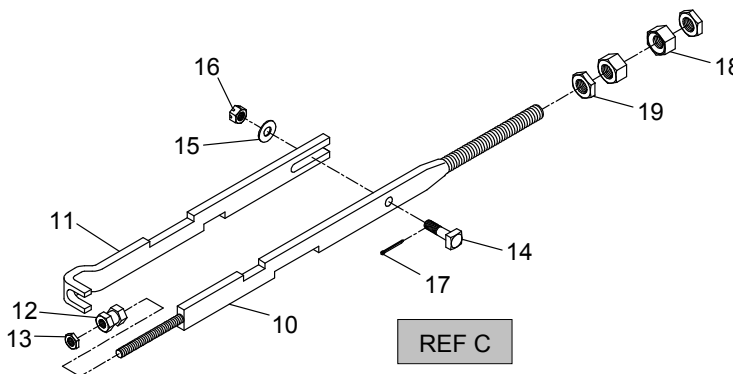

## INTERNAL LOCK RODS

REF A

REF B

REF	O.E.M. #	J&A #	DESCRIPTION
A	UN-149866	225033-000	ROD, LOCK, INTERNAL
B		225483-000	ROD, LOCK, INTERNAL, RIGHT HAND
1	UM-149865	160030-000	ROD, LOCK, RIGHT HAND
2	UM-149864	160029-000	ROD, LOCK, LEFT HAND
3	UM-10725	140122-000	SCREW, HEX, 3/4-10 X 3 3/4" Z/P
4	UJ-47506	013007-010	WASHER, FLAT WROUGHT, 3/4" Z/P
5	UM-22828	013114-010	NUT, SLOTTED, 3/4-10 Z/P
6	UJ-48632	014001-0924	PIN, COTTER, 3/16" X 1 1/2" Z/P
7	UM-117153	013115-012	NUT, HEAVY HEX, 1-8 Z/P
8	UM-117152	013124-012	NUT, HEAVY HEX JAM, 1-8 Z/P
9	UM-22828	140129-000	NUT, MACHINED (CUP), 1-8 Z/P
10		160656-000	ROD, LOCK, INTERNAL, STRAIGHT
11		160446-000	ROD, LOCK, INTERNAL, RIGHT HAND

REF C

REF	O.E.M. #	J&A #	DESCRIPTION
C	UN-258643	225031-000	ROD, LOCK, INTERNAL (M23)
10	UM-258607	160019-000	ROD, LOCK
11	UM-258668	140096-000	ADJUSTING PIECE
12	UM-284	140092-000	NUT, ADJUSTING, 3/4-10
13	UJ-48026	013124-010	NUT, HEAVY HEX JAM, 3/4-10 Z/P
14	UM-10725	140122-000	SCREW, HEX, 3/4-10 X 3 3/4" Z/P
15	UJ-47506	013007-010	WASHER, FLAT WROUGHT, 3/4" Z/P
16	UJ-48026	013114-010	NUT, SLOTTED, 3/4-10 Z/P
17	UJ-48632	014001-0924	PIN, COTTER, 3/16" X 1 1/2" Z/P
18	UM-182552	140095-000	NUT, CONICAL, 1 1/4-7 Z/P
19	UJ-48044	013124-014	NUT, HEAVY HEX JAM, 1 1/4-7 Z/P