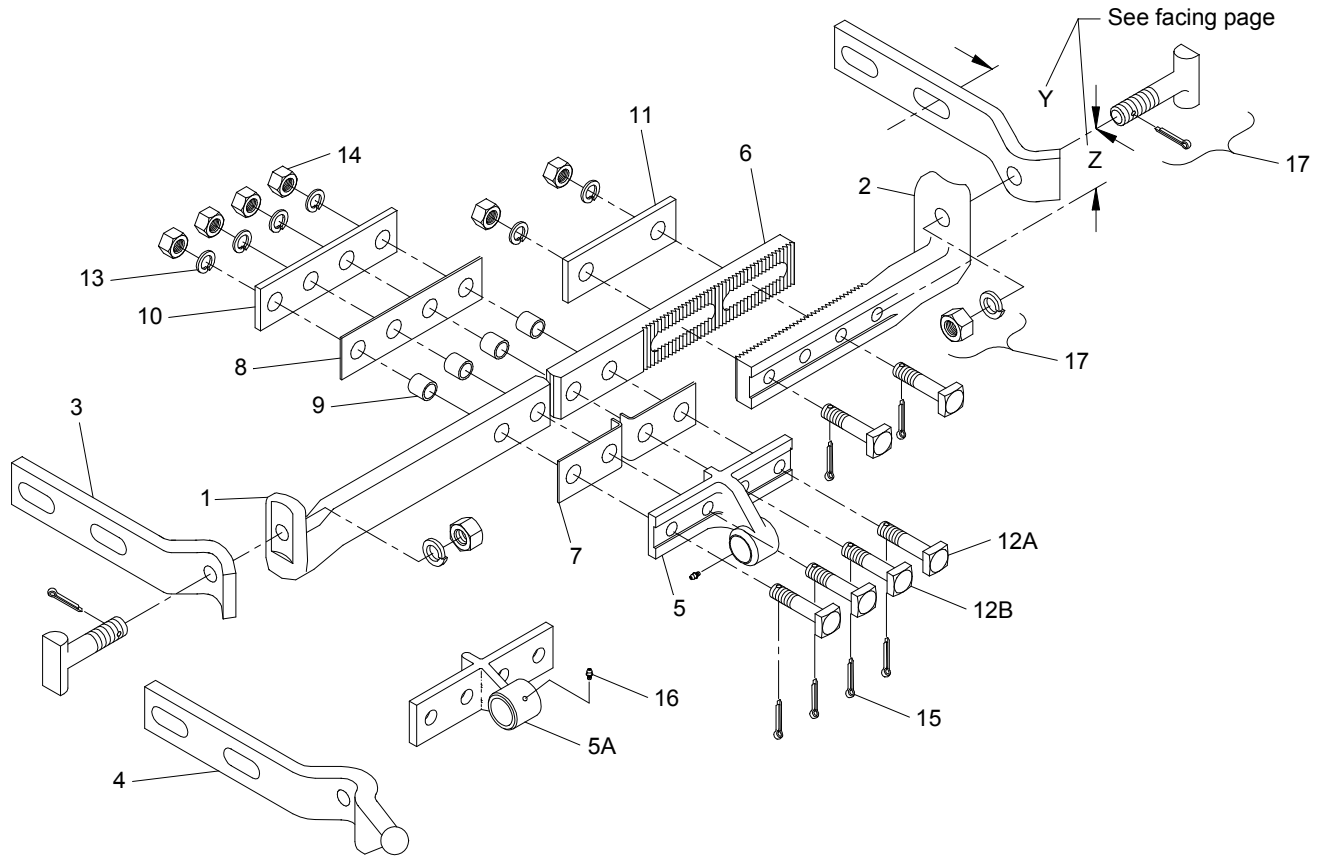

US&S

SWIVEL FRONT RODS

225312-XXX

See facing page

REF	O.E.M. #	J&A #	DESCRIPTION
	UN-451387-XX	225312-XXX	FRONT ROD ASSEMBLY (SWIVEL)
1	UN-290005-00X	110065-XXX	BAR, SWIVEL, L.H. DROP (SEE TABLE A ON FACING PAGE)
2	UN-290006-00X	110066-XXX	BAR, SWIVEL, R.H. DROP (SEE TABLE A ON FACING PAGE)
3	UM-SERIES	110067-XXX	LUG, SWIVEL (SEE TABLE B ON FACING PAGE)
4	UM-SERIES	110069-XXX	LUG, SWIVEL (SEE TABLE B ON FACING PAGE)
5		110062-001	LUG, CONNECTING, 1 3/4 DROP (STANDARD ON ALL FRONT RODS)
5A		160652-000	LUG, CONNECTING, NO DROP
6	UN-239076	140453-000	BAR, CONNECTING
7		027020-000	PLATE, INSULATOR, ANGLE WITH (2) 1 1/32" HOLES
8		027010-000	PLATE, INSULATOR, 1/8" THICK WITH (4) 1 1/32" HOLES
9		027012-000	BUSHING, INSULATOR, L=1 7/32" FOR 1" BAR
10		150079-000	WASHER, PLATE 1/4" THICK, WITH (4) 13/16" HOLES
11		150186-000	WASHER, PLATE 1/4" THICK, WITH (2) 13/16" HOLES
12A		140100-001	BOLT, 3/4-10 X 3 1/2"
12B		141033-000	BOLT, 3/4-10 X 3 1/2" FOR NO DROP CONNECTING LUG
13		013000-010	WASHER, SPLIT LOCK, 3/4"
14		013100-010	NUT, HEX, 3/4-10
15		014001-0932	PIN, COTTER, 3/16" X 2"
16		021000-002	FITTING, GREASE, 1/4" DRIVE
17		180207-000	KIT, T-BOLT US&S FRONT ROD

225312-XXX

Table A

(See dim "Z" on previous page)

SWIVEL BAR DROP DIMENSION				
X	Z	ITEM 1	ITEM 2	ITEM 5
0	2 1/2	110065-001	110066-001	110062-001
1	4 3/8	110065-002	110066-002	110062-001
2	4 3/8	110065-002	110066-002	160652-000
3	4 3/8	110065-002	110066-003	160652-000

Table B

(See dim "Y" on previous page)

SWIVEL LUG STYLE AND DIMENSION						
XX	END STYLE	Y	ITEM 3	QTY	ITEM 4	QTY
0	PLAIN	3 1/2 to 6 1/2	110067-001	2	N/R	0
1	PLAIN	5 3/8 to 8 3/8	110067-002	2	N/R	0
10	BALL	3 1/2 to 6 1/2	110067-001	1	110069-001	1
11	BALL	5 3/8 to 8 3/8	110067-002	1	110069-002	1
22	N/R	N/A	N/R	0	N/R	0