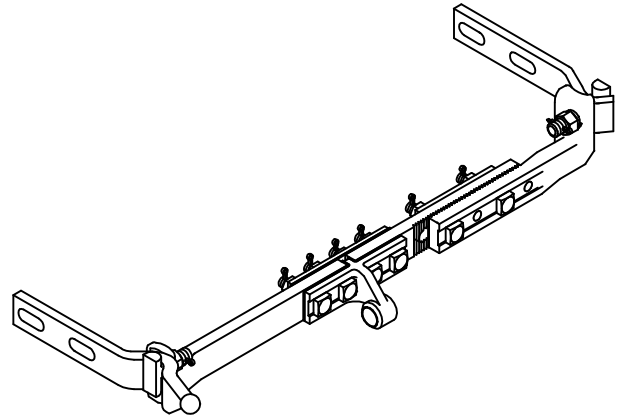

Ball End Front Rod

225312-XXX

Table A

(See dim "Z" on previous page)

SWIVEL BAR DROP DIMENSION				
X	Z	ITEM 1	ITEM 2	ITEM 5
0	2 1/2	110065-001	110066-001	110062-001
1	4 3/8	110065-002	110066-002	110062-001
2	4 3/8	110065-002	110066-002	160652-000
3	4 3/8	110065-002	110066-003	160652-000

Table B

(See dim "Y" on previous page)

SWIVEL LUG STYLE AND DIMENSION						
XX	END STYLE	Y	ITEM 3	QTY	ITEM 4	QTY
0	PLAIN	3 1/2 to 6 1/2	110067-001	2	N/R	0
1	PLAIN	5 3/8 to 8 3/8	110067-002	2	N/R	0
10	BALL	3 1/2 to 6 1/2	110067-001	1	110069-001	1
11	BALL	5 3/8 to 8 3/8	110067-002	1	110069-002	1
22	N/R	N/A	N/R	0	N/R	0

J&A INDUSTRIES, INC.

14 S. Ewing Street Kansas City, KS 66118 PH (913) 281-5722 (800) 748-7722 FAX (913) 281-1401