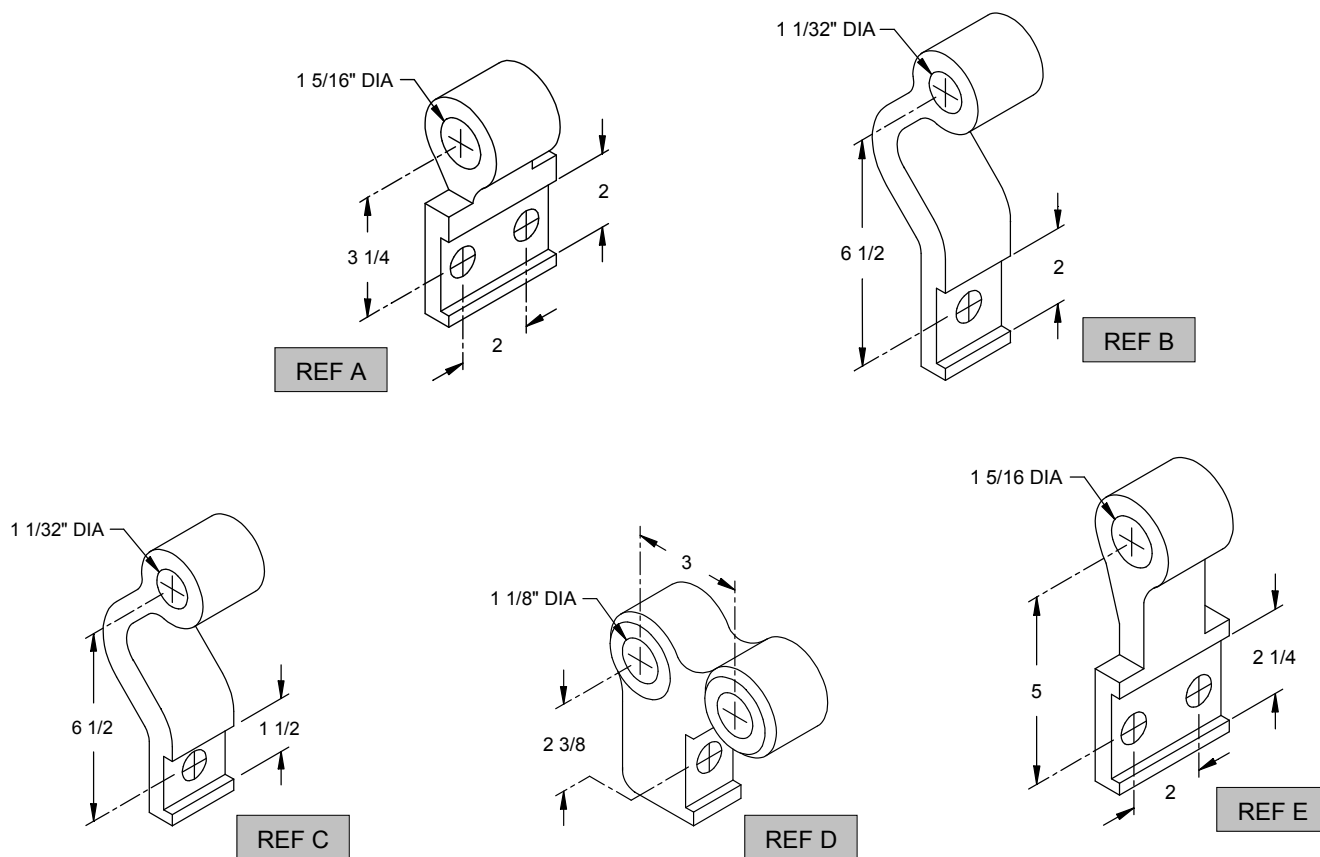

US&S

DROP LUGS

REF	J&A #	DROP	LUG TYPE	ROD DIA	LUG (ONLY)	BOLT (REF 1)
A	180010-007	3 1/4	LOCK	1 1/4	160229-000	1B
B	180010-008	6 1/2	POINT	1	160230-000	1B
C	180010-009	5 1/2	POINT	1	140484-000	1A
D	180010-010	2 3/8	LOCK	1	110015-001	1C
E	180101-011	5	LOCK	1 1/4	160282-000	1B

REF	J&A #	DESCRIPTION
1A	140100-000	SCREW, 3/4-10 X 2 1/2"
1B	140100-002	SCREW, 3/4-10 X 2 3/4"
1C	140100-004	SCREW, 3/4-10 X 4 1/2"
2	013007-010	WASHER, WROUGHT, 3/4"
3	013000-010	WASHER, SPLIT LOCK, 3/4"
4	013100-010	NUT, HEX, 3/4-10
5	014001-0924	PIN, COTTER, 3/16" X 1 1/2"