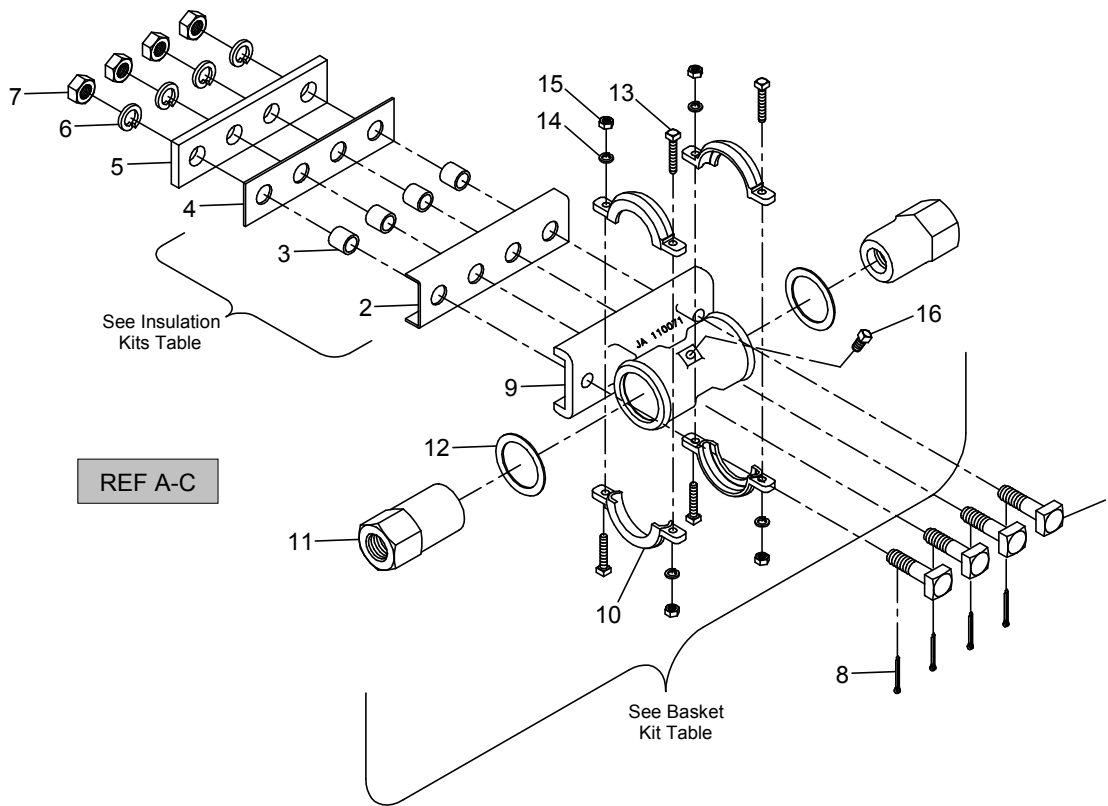

US&S BASKETS

REF	J&A #	DESCRIPTION
A	180132-000	KIT, BASKET FOR 3/4" BAR
B	180132-001	KIT, BASKET FOR 1" BAR
C	180132-002	KIT, BASKET FOR 1 1/4" BAR
1A	140100-001	SCREW, SQUARE, 3/4-10 X 3 1/2"
1B	140100-005	SCREW, SQUARE, 3/4-10 X 3 3/4"
1C	140100-006	SCREW, SQUARE, 3/4-10 X 4"
2	027009-000	CHANNEL, INSULATOR, 4 HOLE
3A	027012-002	BUSHING, 3/4", L=31/32", FOR 3/4" BAR
3B	027012-000	BUSHING, 3/4", L=1 7/32", FOR 1" BAR
3C	027012-001	BUSHING, 3/4", L=1 15/32", FOR 1 1/4" BAR
4	027010-000	PLATE, INSULATOR, 1/8" THICK
5	150070-000	PLATE, CONNECTOR, 1/2"
6	013000-010	WASHER, SPLIT LOCK, 3/4" Z/P
7	013115-010	NUT, HEAVY HEX, 3/4-10 Z/P
8	014001-0920	PIN, COTTER, 3/16" X 1 1/4"
9	110071-001	BASKET, US&S
10	110072-001	RING, RETAINING
11	110036-003	NUT, 1 1/4-7 ADJUSTING
12	013032-000	WASHER, 2 1/4" X 3 1/16" X 5"
13	013211-324	SCREW, SQUARE, 3/8-16 X 1 1/2" Z/P
14	013000-006	WASHER, SPLIT LOCK, 3/8" Z/P
15	013100-006	NUT, HEX, 3/8-16 Z/P
16	026009-000	FITTING, PLUG 1/4-18 NPT SQHD Z/P

Basket Kit

REF	J&A #	DESCRIPTION
	225232-000	ASSEMBLY, BASKET
9	110071-001	BASKET, US&S
10	110072-001	RING, RETAINING
11	110036-003	NUT, 1 1/4-7 ADJUSTING
12	013032-000	WASHER, 2 1/4" X 3 1/16" X 5"
13	013211-324	SCREW, SQUARE, 3/8-16 X 1 1/2" Z/P
14	013000-006	WASHER, SPLIT LOCK, 3/8" Z/P
15	013100-006	NUT, HEX, 3/8-16 Z/P
16	026009-000	FITTING, PLUG, 1/4-18 NPT SQHD Z/P

Insulation Kits

REF	J&A #	DESCRIPTION
A1	180133-000	KIT, INSULATION FOR 3/4" BAR
B1	180133-001	KIT, INSULATION FOR 1" BAR
C1	180133-002	KIT, INSULATION FOR 1 1/4" BAR
2	027009-000	CHANNEL, INSULATOR, 4 HOLE
3A	027012-002	BUSHING, 3/4", L=31/32", FOR 3/4" BAR
3B	027012-000	BUSHING, 3/4", L=1 7/32", FOR 1" BAR
3C	027012-001	BUSHING, 3/4", L=1 15/32", FOR 1 1/4" BAR
4	027010-000	PLATE, INSULATOR, 1/8" THK W/ 4 HOLES