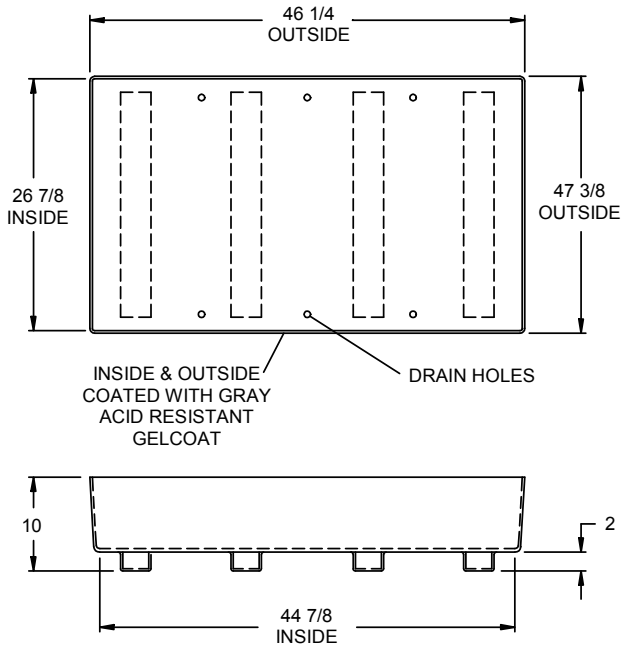

FIBERGLASS BATTERY TRAY

J&A #	DESCRIPTION
027000-000	STANDARD WITHOUT BOLTS
225119-000	STANDARD WITH EYE BOLTS

Eye bolts available for removal onto ramp

- Unit holds 4 mono-cells
- Drain holes prevent liquid accumulation
- Special molding on bottom allows easy access for forklifts
- Lightweight fiberglass construction provides added strength
- This unit is very cost-effective, our low prices provide rapid recovery of initial investment
- No longer will battery tray corrosion be a problem