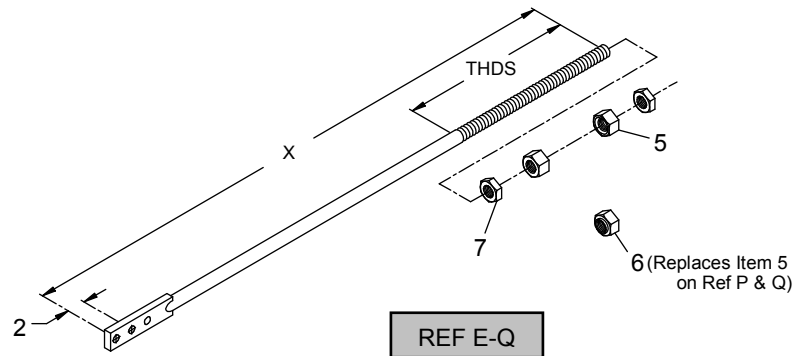

GRS

THROW & LOCK RODS

REF	O.E.M. #	J&A #	DESCRIPTION	X
A	A91-135	225069-000	ROD, SOLID JAW, 1 1/4"	42
B	A91-136	225069-001	ROD, SOLID JAW, 1 1/4"	72
C	A91-137	225069-002	ROD, SOLID JAW, 1 1/4"	108
D	A91-138	225069-003	ROD, SOLID JAW, 1 1/4"	144
1	P91-111	013115-014	NUT, HEAVY HEX, 1 1/4"-7, Z/P	
2	P91-230	013000-015	WASHER, SPLIT LOCK, 1 1/4" Z/P	
3	P91-100	225097-000	ASSY, PIN, 7/8" X 2 1/4" (AS SHOWN)	
4	P91-120	225106-000	ASSY, CLEVIS BOLT, 7/8" X 3 1/16" (AS SHOWN)	

REF	O.E.M. #	J&A #	DESCRIPTION	X	THDS
E		225073-000	ROD, LOCK, CUP 2-HOLE	60	18
F		225073-000A	ROD, LOCK, CUP 2-HOLE	60	24
G		225073-001	ROD, LOCK, CUP 2-HOLE	70	18
H		225073-002	ROD, LOCK, CUP 2-HOLE	72	18
J		225073-003	ROD, LOCK, CUP 2-HOLE	76	18
K		225073-004	ROD, LOCK, CUP 2-HOLE	96	18
L		225073-005	ROD, LOCK, CUP 2-HOLE	68	18
M		225073-006	ROD, LOCK, CUP 2-HOLE	102	24
N		225073-103	ROD, LOCK, CUP 3-HOLE	76	18
O		225073-104	ROD, LOCK, CUP 3-HOLE	74	18
P		225073-203	ROD, LOCK, FLANGE 2-HOLE	70	18
Q		225073-204	ROD, LOCK, FLANGE 2-HOLE	76	24
5	P91-122	140095-000	NUT, CUP THICK HEX, 1 1/4"		
6		140345-000	NUT, FLANGE HEAVY HEX, 1 1/4"		
7	P91-123	013124-014	NUT, HEAVY HEX JAM, 1 1/4"		