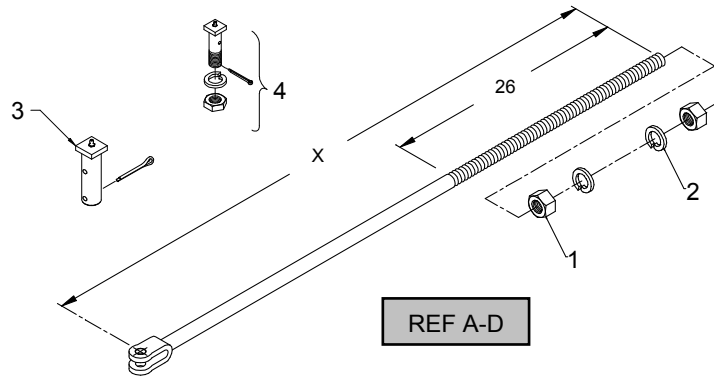

GRS

THROW & LOCK RODS

REF	O.E.M. #	J&A #	DESCRIPTION	X
A	A91-135	225069-000	ROD, SOLID JAW, 1 1/4"	42
B	A91-136	225069-001	ROD, SOLID JAW, 1 1/4"	72
C	A91-137	225069-002	ROD, SOLID JAW, 1 1/4"	108
D	A91-138	225069-003	ROD, SOLID JAW, 1 1/4"	144
1	P91-111	013115-014	NUT, HEAVY HEX, 1 1/4"-7, Z/P	
2	P91-230	013000-015	WASHER, SPLIT LOCK, 1 1/4" Z/P	
3	P91-100	225097-000	ASSY, PIN, 7/8" X 2 1/4" (AS SHOWN)	
4	P91-120	225106-000	ASSY, CLEVIS BOLT, 7/8" X 3 1/16" (AS SHOWN)	

REF	O.E.M. #	J&A #	DESCRIPTION	X	THDS
E		225073-000	ROD, LOCK, CUP 2-HOLE	60	18
F		225073-000A	ROD, LOCK, CUP 2-HOLE	60	24
G		225073-001	ROD, LOCK, CUP 2-HOLE	70	18
H		225073-002	ROD, LOCK, CUP 2-HOLE	72	18
J		225073-003	ROD, LOCK, CUP 2-HOLE	76	18
K		225073-004	ROD, LOCK, CUP 2-HOLE	96	18
L		225073-005	ROD, LOCK, CUP 2-HOLE	68	18
M		225073-006	ROD, LOCK, CUP 2-HOLE	102	24
N		225073-103	ROD, LOCK, CUP 3-HOLE	76	18
O		225073-104	ROD, LOCK, CUP 3-HOLE	74	18
P		225073-203	ROD, LOCK, FLANGE 2-HOLE	70	18
Q		225073-204	ROD, LOCK, FLANGE 2-HOLE	76	24
5	P91-122	140095-000	NUT, CUP THICK HEX, 1 1/4"		
6		140345-000	NUT, FLANGE HEAVY HEX, 1 1/4"		
7	P91-123	013124-014	NUT, HEAVY HEX JAM, 1 1/4"		