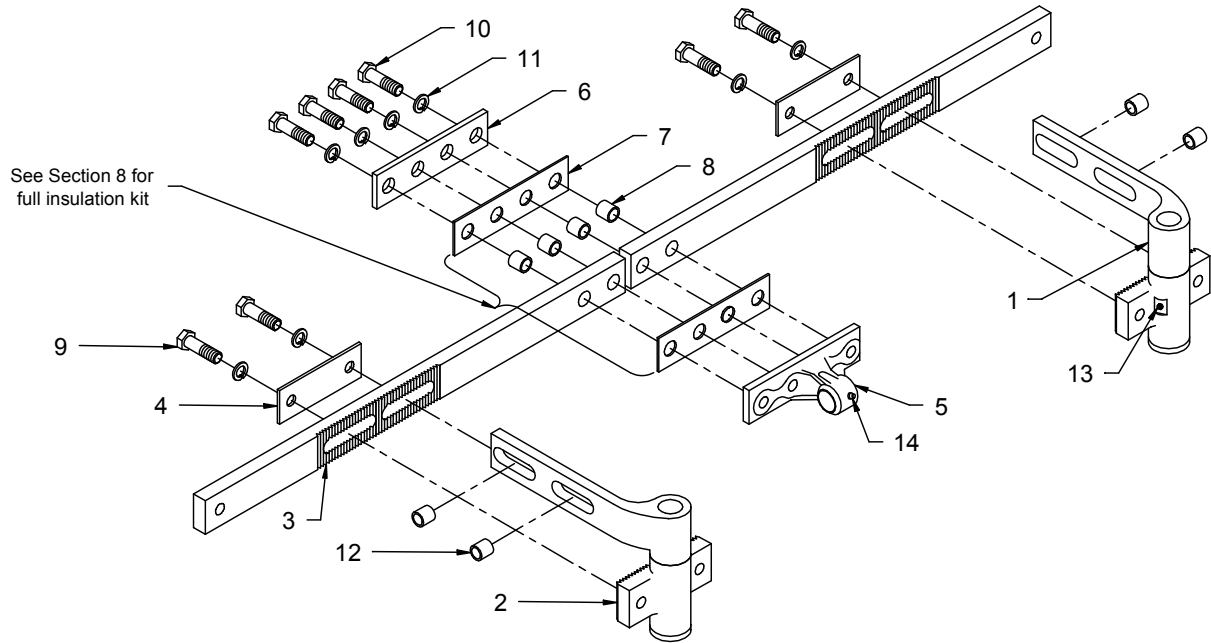

GRS

FRONT RODS

REF	J&A #	DESCRIPTION
	22524X-XXX	ASSEMBLY, FRONT ROD (SEE TABLES ON PAGES 2.4 & 2.5)
1	220019-XXX	ASSEMBLY, LUG, RIGHT HAND (SEE TABLE A THIS PAGE)
2	220029-XXX	ASSEMBLY, LUG, LEFT HAND (SEE TABLE B THIS PAGE)
3	140338-000	BAR, TRANSIT, 36" X 1"
4	150077-000	PLATE, WASHER, 1/8" THICK
5	110045-001	LUG, CENTER
6	150070-000	PLATE, CONNECTOR, 1/2" THICK
7	027010-000	PLATE, INSULATOR, 1/8" THICK*
8	027012-001	BUSHING, INSULATOR, FOR 1" BAR*
9	013203-640	SCREW, HEX HEAD CAP, 3/4-10 X 2 1/2" Z/P
10	013203-648	SCREW, HEX HEAD CAP, 3/4-10 X 3" Z/P
11	013000-010	WASHER, SPLIT LOCK, 3/4" Z/P
12	150093-000	BUSHING, 1" TO 3/4" (REDUCER, USE W/ 3/4" BOLTS ONLY)
13	021000-007	GREASE FITTING, 1/4-28 X 45 THREAD CUT
14	021000-002	GREASE FITTING, 1/4" DRIVE

Table A

LUG ASSY, RIGHT HAND		
Y	Z	J&A #
10 1/8	4 1/4	220019-011S
	5 3/16	220019-111S
13 1/8	4 1/4	220019-011
	5 3/16	220019-021
15 1/8	4 1/4	220019-121
	5 3/16	220019-111

Table B

LUG ASSY, LEFT HAND		
Y	Z	J&A #
10 1/8	4 1/4	220029-011S
	5 3/16	220029-111S
13 1/8	4 1/4	220029-011
	5 3/16	220029-021
15 1/8	4 1/4	220029-121
	5 3/16	220029-111

REF	X	Y	Z	1" BOLTS	3/4" BOLTS
B1	-1 to -2 1/2	10 1/8	4 1/4	A91-350S	A91-360S
				225241-001S	225241-002S
B2	-1 to -2 1/2	10 1/8	5 3/16	A91-351S	A91-361S
				225241-003S	225241-004S
B3	1/2 to 2	13 1/8	4 1/4	A91-350	A91-360
				225241-001	225241-002
B4	1/2 to 2	13 1/8	5 3/16	A91-351	A91-361
				225241-003	225241-004
B5	2 1/2 to 4	15 1/8	4 1/4	A91-352	A91-362
				225241-005	225241-006
B6	2 1/2 to 4	15 1/8	5 3/16	A91-353	A91-363
				225241-007	225241-008