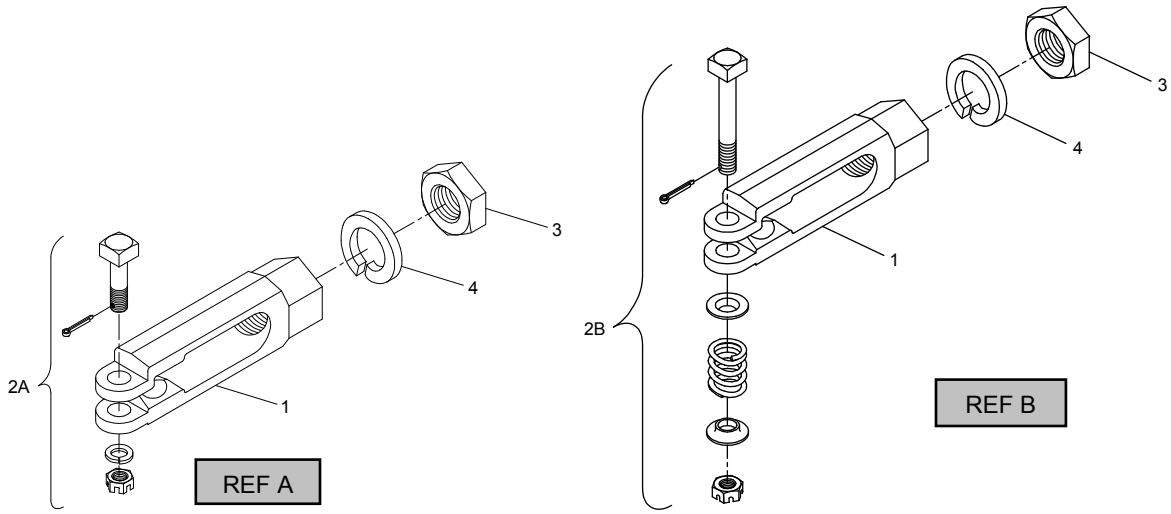

GRS

SCREW JAWS

REF	O.E.M. #	J&A #	DESCRIPTION
A	A91-215	180070-000	SCREW JAW, 1-8, KIT WITH CLAMPING HARDWARE
B		180070-001	SCREW JAW, 1-8, KIT WITH SPECIAL SPRING BOLT
1		110040-001	SCREW JAW, 1-8
2A	P91-140	225136-000	BOLT, CLEVIS, 1/2-13 X 2 1/4" (ASSY AS SHOWN)
2B		180189-000	BOLT W/ SPRING, 1/2-13 X 3 1/2", (ASSY AS SHOWN)
3	P91-144	013124-012	NUT, HEAVY HEX JAM, 1-8 Z/P
4	P91-338	013000-013	WASHER, SPLIT LOCK, 1" Z/P

REF	O.E.M. #	J&A #	DESCRIPTION
C		180204-000	KIT, SCREW JAW, 1-8 X 5/8" PIN AND HARDWARE
5		110049-001	SCREW JAW, 1-8 WITH 5/8" HOLE
6		014066-000	PIN, CLEVIS, 5/8" X 2" WITH 3/16" DIA HOLE
7		014001-0824	PIN, COTTER, 5/32" X 1 1/2"
8	P91-338	013000-013	WASHER, SPLIT LOCK, 1" Z/P
9	P91-144	013124-012	NUT, HEAVY HEX JAM, 1-8 Z/P

REF	O.E.M. #	J&A #	DESCRIPTION	DIA.
10A	P91-110	110026-001	SCREW JAW, 1 1/4-7	7/8
10B	P91-110M	110026-002	SCREW JAW, 1 1/4-7	1 1/8
11A	P91-100	225097-000	PIN, CLEVIS, 2 1/4"	7/8
11B		225440-000	PIN, CLEVIS, 2 1/4"	1 1/8
12	P91-338	013000-015	WASHER, SPLIT LOCK, 1 1/4" Z/P	
13	P91-144	013124-014	NUT, HEAVY HEX JAM, 1 1/4 - 7 Z/P	