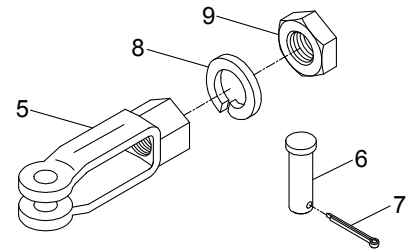

GRS

SCREW JAWS

REF	O.E.M. #	J&A #	DESCRIPTION
A	A91-215	180070-000	SCREW JAW, 1-8, KIT WITH CLAMPING HARDWARE
B		180070-001	SCREW JAW, 1-8, KIT WITH SPECIAL SPRING BOLT
1		110040-001	SCREW JAW, 1-8
2A	P91-140	225136-000	BOLT, CLEVIS, 1/2-13 X 2 1/4" (ASSY AS SHOWN)
2B		180189-000	BOLT W/ SPRING, 1/2-13 X 3 1/2", (ASSY AS SHOWN)
3	P91-144	013124-012	NUT, HEAVY HEX JAM, 1-8 Z/P
4	P91-338	013000-013	WASHER, SPLIT LOCK, 1" Z/P

REF	O.E.M. #	J&A #	DESCRIPTION
C		180204-000	KIT, SCREW JAW, 1-8 X 5/8" PIN AND HARDWARE
5		110049-001	SCREW JAW, 1-8 WITH 5/8" HOLE
6		014066-000	PIN, CLEVIS, 5/8" X 2" WITH 3/16" DIA HOLE
7		014001-0824	PIN, COTTER, 5/32" X 1 1/2"
8	P91-338	013000-013	WASHER, SPLIT LOCK, 1" Z/P
9	P91-144	013124-012	NUT, HEAVY HEX JAM, 1-8 Z/P

REF	O.E.M. #	J&A #	DESCRIPTION	DIA.
10A	P91-110	110026-001	SCREW JAW, 1 1/4-7	7/8
10B	P91-110M	110026-002	SCREW JAW, 1 1/4-7	1 1/8
11A	P91-100	225097-000	PIN, CLEVIS, 2 1/4"	7/8
11B		225440-000	PIN, CLEVIS, 2 1/4"	1 1/8
12	P91-338	013000-015	WASHER, SPLIT LOCK, 1 1/4" Z/P	
13	P91-144	013124-014	NUT, HEAVY HEX JAM, 1 1/4 - 7 Z/P	