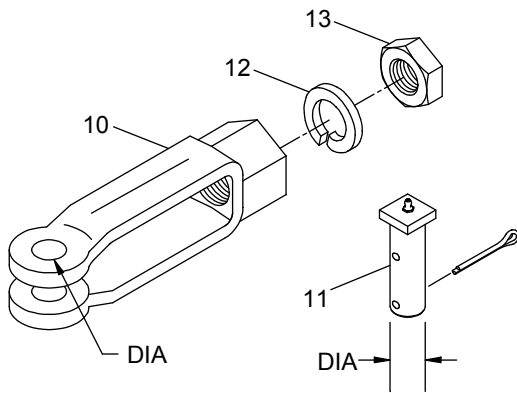

GRS

SCREW JAWS

REF	O.E.M. #	J&A #	DESCRIPTION
A	A91-215	180070-000	SCREW JAW, 1-8, KIT WITH CLAMPING HARDWARE
B		180070-001	SCREW JAW, 1-8, KIT WITH SPECIAL SPRING BOLT
1		110040-001	SCREW JAW, 1-8
2A	P91-140	225136-000	BOLT, CLEVIS, 1/2-13 X 2 1/4" (ASSY AS SHOWN)
2B		180189-000	BOLT W/ SPRING, 1/2-13 X 3 1/2", (ASSY AS SHOWN)
3	P91-144	013124-012	NUT, HEAVY HEX JAM, 1-8 Z/P
4	P91-338	013000-013	WASHER, SPLIT LOCK, 1" Z/P

REF	O.E.M. #	J&A #	DESCRIPTION
C		180204-000	KIT, SCREW JAW, 1-8 X 5/8" PIN AND HARDWARE
5		110049-001	SCREW JAW, 1-8 WITH 5/8" HOLE
6		014066-000	PIN, CLEVIS, 5/8" X 2" WITH 3/16" DIA HOLE
7		014001-0824	PIN, COTTER, 5/32" X 1 1/2"
8	P91-338	013000-013	WASHER, SPLIT LOCK, 1" Z/P
9	P91-144	013124-012	NUT, HEAVY HEX JAM, 1-8 Z/P

REF	O.E.M. #	J&A #	DESCRIPTION	DIA.
10A	P91-110	110026-001	SCREW JAW, 1 1/4-7	7/8
10B	P91-110M	110026-002	SCREW JAW, 1 1/4-7	1 1/8
11A	P91-100	225097-000	PIN, CLEVIS, 2 1/4"	7/8
11B		225440-000	PIN, CLEVIS, 2 1/4"	1 1/8
12	P91-338	013000-015	WASHER, SPLIT LOCK, 1 1/4" Z/P	
13	P91-144	013124-014	NUT, HEAVY HEX JAM, 1 1/4 - 7 Z/P	