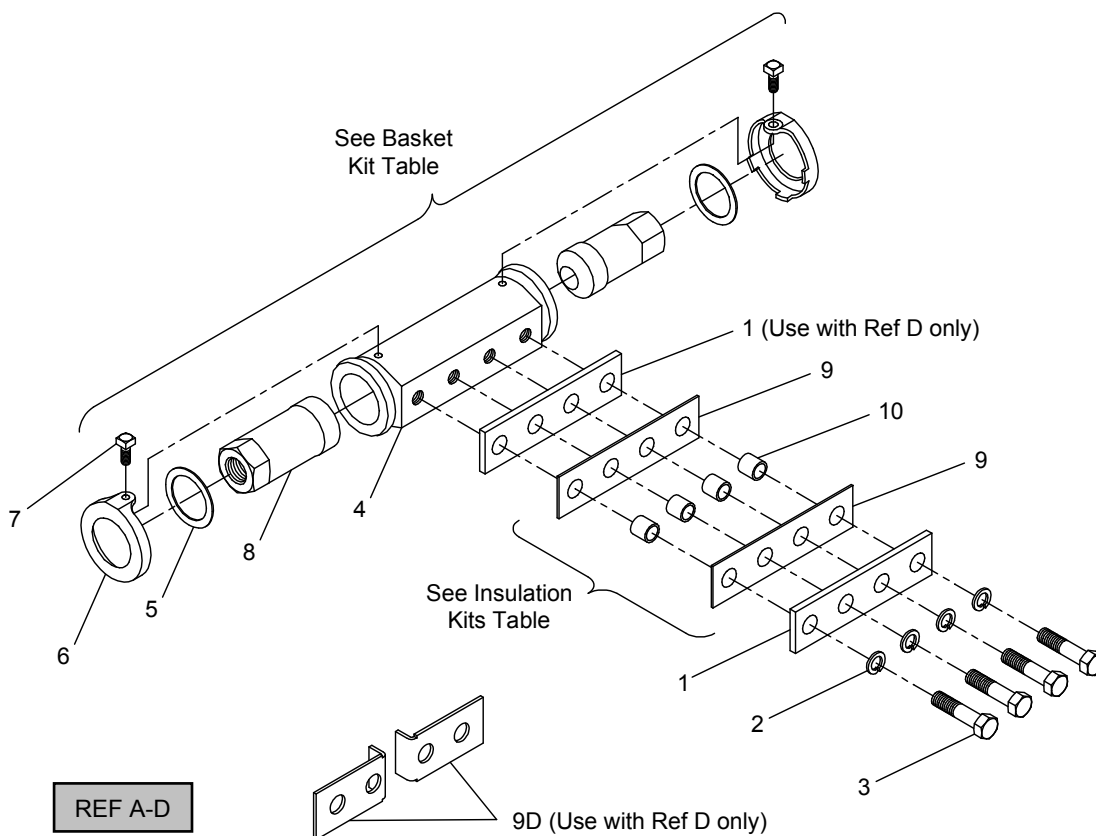

GRS BASKETS

REF	J&A #	DESCRIPTION
A	180049-000	KIT, BASKET, FOR 3/4" BAR
B	180049-001	KIT, BASKET, FOR 1" BAR
C	180049-002	KIT, BASKET, FOR 1 1/4" BAR
D	180049-003	KIT, BASKET, FOR 1 1/4" BAR, SPECIAL
1	150070-000	PLATE, CONNECTOR, 1/2" THICK
2	013000-010	WASHER, SPLIT LOCK, 3/4" Z/P
3A	013203-644	SCREW, 3/4-10 X 2 3/4" FOR 3/4" BAR
3B	013203-648	SCREW, 3/4-10 X 3" FOR 1" BAR
3C	013203-652	SCREW, 3/4-10 X 3 1/4" FOR 1 1/4" BAR
3D	013203-656	SCREW, 3/4-10 X 3 1/2" FOR 1 1/4" BAR
4	110034-001	BODY, ADJUSTING BRACKET
5	013024-000	WASHER, 2 7/16" X 3 1/4" X 5/64"
6	110035-001	RETAINER, BASKET
7	140299-000	SCREW, BASKET KIT
8	110036-001	NUT, ADJUSTING, 1 1/4-7
9	027010-000	PLATE, INSULATOR, 1/8" THK, 4 HOLE
9D	027020-000	PLATE, INSULATOR, 1/8" THK, 2 HOLE
10A	027012-002	BUSHING, L=1 31/32" FOR 3/4" BAR
10B	027012-000	BUSHING, L=1 7/32" FOR 1" BAR
10C	027012-001	BUSHING, L=1 15/32" FOR 1 1/4" BAR

Basket Kit

REF	J&A #	DESCRIPTION
	225099-000	BASKET, SWITCH ADJUSTING
4	110034-001	BODY, ADJUSTING BRACKET
5	013024-000	WASHER, 2 7/16" X 3 1/4" X 5/64"
6	110035-001	RETAINER, BASKET
7	140299-000	SCREW, BASKET KIT
8	110036-001	NUT, ADJUSTING, 1 1/4-7

Insulation Kits

REF	J&A #	DESCRIPTION
A1	180032-000	KIT, INSULATION FOR 3/4" BAR
B1	180032-001	KIT, INSULATION FOR 1" BAR
C1	180032-002	KIT, INSULATION FOR 1 1/4" BAR
D1	180203-002	KIT, INSULATION FOR 1 1/4" BAR
9	027010-000	PLATE, INSULATOR, 1/8" THK, 4 HOLE
9D	027020-000	PLATE, INSULATOR, 1/8" THK, 2 HOLE
10A	027012-002	BUSHING, L=31/32" FOR 3/4" BAR
10B	027012-000	BUSHING, L=1 7/32" FOR 1" BAR
10C	027012-001	BUSHING, L=1 15/32" FOR 1 1/4" BAR