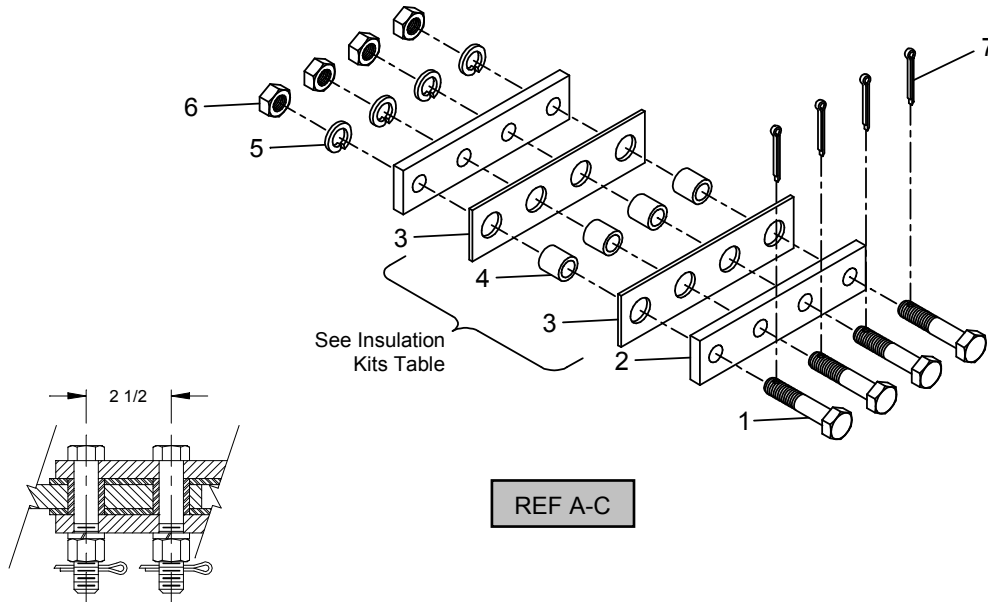

## GRS FRONT RODS & BASKETS

REF	J&A #	DESCRIPTION	BAR
A	180123-000	KIT, INSULATOR SET	1 1/4
B	180123-001	KIT, INSULATOR SET	3/4
C	180123-002	KIT, INSULATOR SET	1
1A	140451-001	BOLT, HEX HEAD CAP WITH HOLE, 3/4-10 X 4" Z/P	1 1/4
1B	140451-000	BOLT, HEX HEAD CAP WITH HOLE, 3/4-10 X 3 1/2" Z/P	3/4
1C	140451-003	BOLT, HEX HEAD CAP WITH HOLE, 3/4-10 X 3 3/4" Z/P	1
2	150070-000	PLATE, CONNECTOR, 1/2" THICK	
3	027010-000	PLATE, INSULATOR WITH 4 HOLES	
4A	027012-001	BUSHING, INSULATOR, 3/4" X 1 15/32"	1 1/4
4B	027012-002	BUSHING, INSULATOR, 3/4" X 31/32"	3/4
4C	027012-000	BUSHING, INSULATOR, 3/4" X 1 7/32"	1
5	013000-010	WASHER, SPLIT LOCK, 3/4"	
6	013115-010	NUT, HEAVY HEX, 3/4-10 Z/P	
7	014001-0932	PIN, COTTER, 3/16" X 2" Z/P	