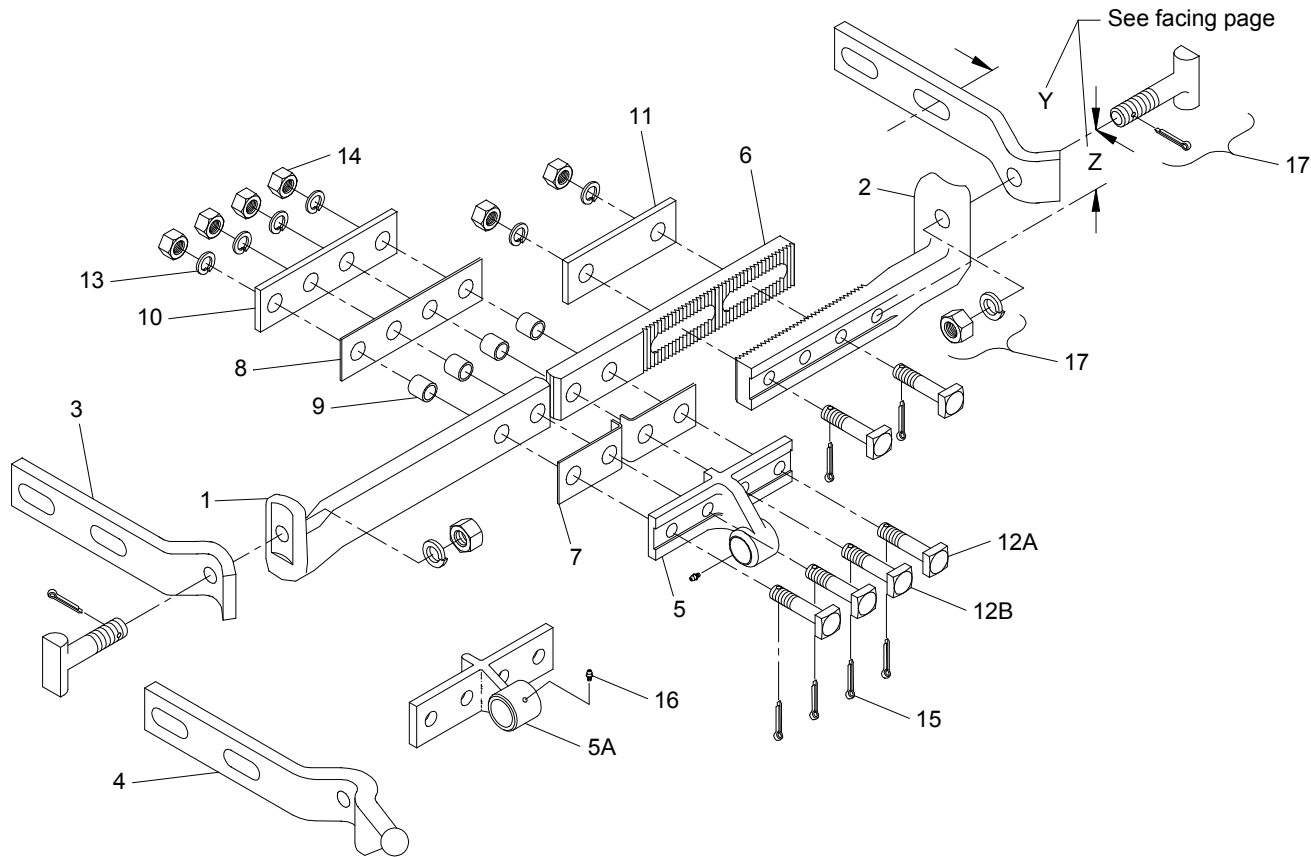

FRONT RODS

US&S SWIVEL

225312-XXX

See facing page

REF	O.E.M. #	J&A #	DESCRIPTION
	UN-451387-XX	225312-XXX	FRONT ROD ASSEMBLY (SWIVEL)
1	UN-290005-00X	110065-XXX	BAR, SWIVEL, L.H. DROP (SEE TABLE A ON FACING PAGE)
2	UN-290006-00X	110066-XXX	BAR, SWIVEL, R.H. DROP (SEE TABLE A ON FACING PAGE)
3	UM-SERIES	110067-XXX	LUG, SWIVEL (SEE TABLE B ON FACING PAGE)
4	UM-SERIES	110069-XXX	LUG, SWIVEL (SEE TABLE B ON FACING PAGE)
5		110062-001	LUG, CONNECTING, 1 3/4 DROP (STANDARD ON ALL FRONT RODS)
5A		160652-000	LUG, CONNECTING, NO DROP
6	UN-239076	140453-000	BAR, CONNECTING
7		027020-000	PLATE, INSULATOR, ANGLE WITH (2) 1 1/32" HOLES
8		027010-000	PLATE, INSULATOR, 1/8" THICK WITH (4) 1 1/32" HOLES
9		027012-000	BUSHING, INSULATOR, L=1 7/32" FOR 1" BAR
10		150079-000	WASHER, PLATE 1/4" THICK, WITH (4) 13/16" HOLES
11		150186-000	WASHER, PLATE 1/4" THICK, WITH (2) 13/16" HOLES
12A		140100-001	BOLT, 3/4-10 X 3 1/2"
12B		141033-000	BOLT, 3/4-10 X 3 1/2" FOR NO DROP CONNECTING LUG
13		013000-010	WASHER, SPLIT LOCK, 3/4"
14		013100-010	NUT, HEX, 3/4-10
15		014001-0932	PIN, COTTER, 3/16" X 2"
16		021000-002	FITTING, GREASE, 1/4" DRIVE
17		180207-000	KIT, T-BOLT US&S FRONT ROD

225312-XXX

Table A
(See dim "Z" on previous page)

SWIVEL BAR DROP DIMENSION				
X	Z	ITEM 1	ITEM 2	ITEM 5
0	2 1/2	110065-001	110066-001	110062-001
1	4 3/8	110065-002	110066-002	110062-001
2	4 3/8	110065-002	110066-002	141032-000
3	4 3/8	110065-002	110066-003	141032-000

Table B
(See dim "Y" on previous page)

SWIVEL LUG STYLE AND DIMENSION						
XX	END STYLE	Y	ITEM 3	QTY	ITEM 4	QTY
0	PLAIN	3 1/2 to 6 1/2	110067-001	2	N/R	0
1	PLAIN	5 3/8 to 8 3/8	110067-002	2	N/R	0
10	BALL	3 1/2 to 6 1/2	110067-001	1	110069-001	1
11	BALL	5 3/8 to 8 3/8	110067-002	1	110069-002	1
22	N/R	N/A	N/R	0	N/R	0