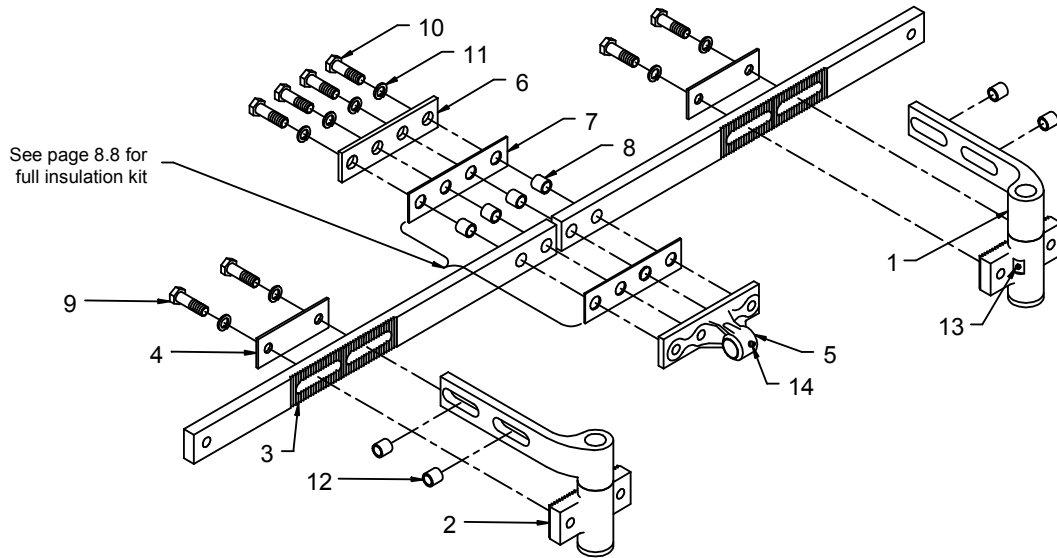

FRONT RODS

GRS FRONT RODS

REF	J&A #	DESCRIPTION
	22524X-XXX	ASSEMBLY, FRONT ROD (SEE TABLES ON PAGES 8.4 & 8.5)
1	220019-XXX	ASSEMBLY, LUG, RIGHT HAND (SEE TABLE A THIS PAGE)
2	220029-XXX	ASSEMBLY, LUG, LEFT HAND (SEE TABLE B THIS PAGE)
3	140338-000	BAR, TRANSIT, 36° X 1"
4	150077-000	PLATE, WASHER, 1/8" THICK
5	110045-001	LUG, CENTER
6	150070-000	PLATE, CONNECTOR, 1/2" THICK
7	027010-000	PLATE, INSULATOR, 1/8" THICK*
8	027012-001	BUSHING, INSULATOR, FOR 1" BAR*
9	013203-640	SCREW, HEX HEAD CAP, 3/4-10 X 2 1/2" Z/P
10	013203-648	SCREW, HEX HEAD CAP, 3/4-10 X 3" Z/P
11	013000-010	WASHER, SPLIT LOCK, 3/4" Z/P
12	150093-000	BUSHING, 1" TO 3/4" (REDUCER, USE W/ 3/4" BOLTS ONLY)
13	021000-007	GREASE FITTING, 1/4-28 X 45 THREAD CUT
14	021000-002	GREASE FITTING, 1/4" DRIVE

Table A

LUG ASSY, RIGHT HAND		
Y	Z	J&A #
10 1/8	4 1/4	220019-011S
	5 3/16	220019-111S
13 1/8	4 1/4	220019-011
	5 3/16	220019-021
15 1/8	4 1/4	220019-121
	5 3/16	220019-111

Table B

LUG ASSY, LEFT HAND		
Y	Z	J&A #
10 1/8	4 1/4	220029-011S
	5 3/16	220029-111S
13 1/8	4 1/4	220029-011
	5 3/16	220029-021
15 1/8	4 1/4	220029-121
	5 3/16	220029-111

REF A

REF	X	Y	Z	1" BOLTS	3/4" BOLTS
B1	-1 to -2 1/2	10 1/8	4 1/4	A91-350S	A91-360S
				225241-001S	225241-002S
B2	-1 to -2 1/2	10 1/8	5 3/16	A91-351S	A91-361S
				225241-003S	225241-004S
B3	1/2 to 2	13 1/8	4 1/4	A91-350	A91-360
				225241-001	225241-002
B4	1/2 to 2	13 1/8	5 3/16	A91-351	A91-361
				225241-003	225241-004
B5	2 1/2 to 4	15 1/8	4 1/4	A91-352	A91-362
				225241-005	225241-006
B6	2 1/2 to 4	15 1/8	5 3/16	A91-353	A91-363
				225241-007	225241-008