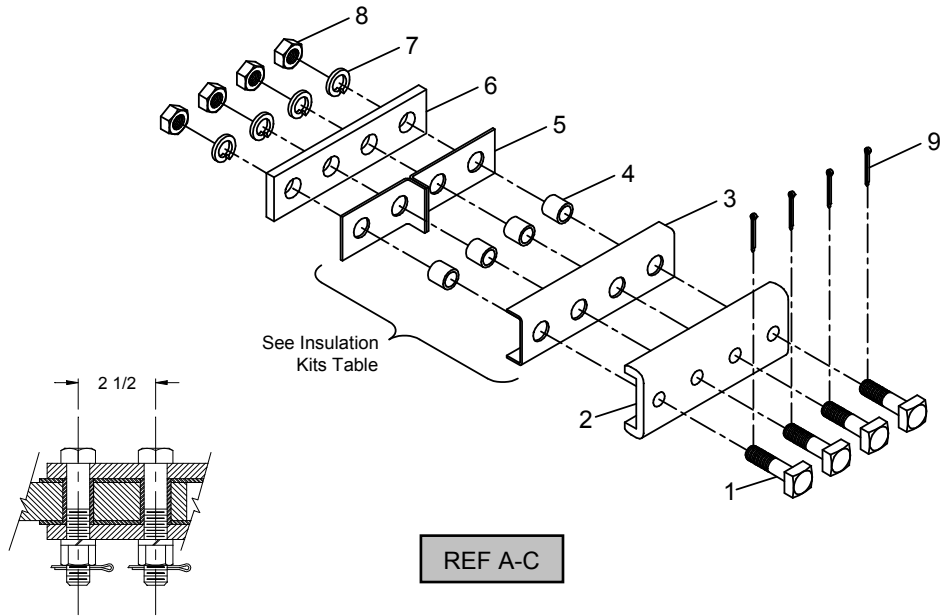

INSULATION

SMJ FRONT ROD

REF	J&A #	DESCRIPTION	BAR
A	180180-000	KIT, INSULATOR SET FOR SMJ FRONT ROD	3/4
B	180180-001	KIT, INSULATOR SET FOR SMJ FRONT ROD	1
C	160278-000	KIT, INSULATOR SET FOR SMJ FRONT ROD	1 1/4
1A	140100-001	SCREW, SQUARE HEAD, 3/4-10 X 3 1/2"	3/4
1B	140100-004	SCREW, SQUARE HEAD, 3/4-10 X 3 3/4"	1
1C	140100-005	SCREW, SQUARE HEAD, 3/4-10 X 4"	1 1/4
2	150196-000	PLATE, CHANNEL, 1/2" X 9 1/2" WITH 4 HOLES	
3	027009-000	PLATE, CHANNEL INSULATOR, 2 3/4" X 1 X 1/8"	
4A	027012-002	BUSHING, INSULATOR, 3/4" X 31/32"	3/4
4B	027012-000	BUSHING, INSULATOR, 3/4" X 1 7/32"	1
4C	027012-001	BUSHING, INSULATOR, 3/4" X 1 15/32"	1 1/4
5A	027011-002	PLATE, INSULATOR	3/4
5B	027011-001	PLATE, INSULATOR	1
5C	027011-000	PLATE, INSULATOR	1 1/4
6	150070-000	PLATE, CONNECTOR, 1/2" THICK	
7	013000-010	WASHER, SPLIT LOCK, 3/4" Z/P	
8	013115-010	NUT, HEAVY HEX, 3/4-10 Z/P	
9	014001-0920	PIN, COTTER, 3/16" X 1 1/4" Z/P	