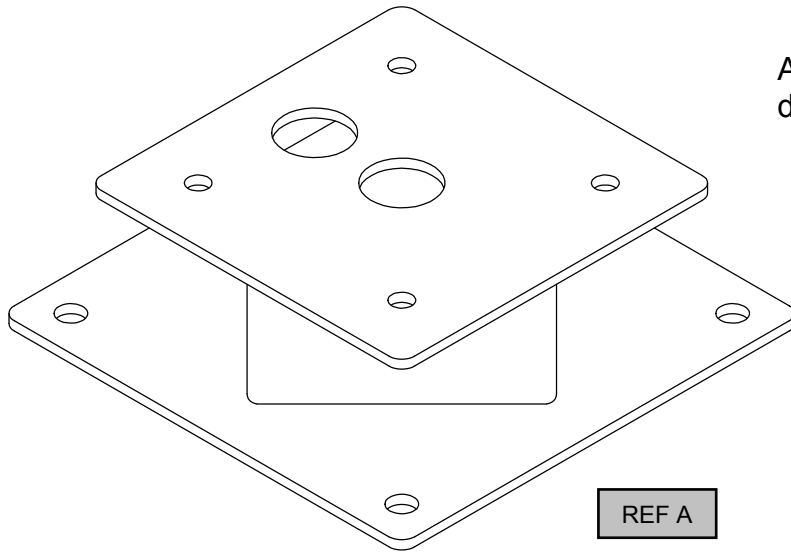

FOUNDATIONS

MISCELLANEOUS

Adapter plate allows retrofitting to different foundation configurations

REF	J&A #	DESCRIPTION
A	180460-000	ADAPTER PLATE KIT
B	180458-000	ANCHOR BOLT KIT