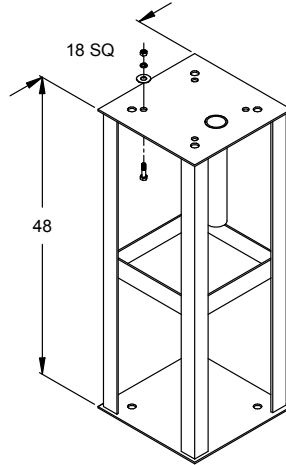

FOUNDATIONS FLASHER

REF A

REF B

REF C

REF D

REF E

REF	FOUNDATION W/ HDW	FOUNDATION ONLY	DESCRIPTION
A1	180163-000	160284-000	FOUNDATION, FLASHER, 4' TALL
A2	180163-001	160284-000	FOUNDATION, GATE, 4' TALL
A3	180163-002	160284-000	FOUNDATION, GATE WITH 36" SQUARE BASE, 4' TALL
B	180174-000	160364-000	FOUNDATION, FLASHER, DWARF, 2' TALL
C	180175-000	160277-000	FOUNDATION, FLASHER, 4' TALL WITH 2 HOLES
D	180199-000	160263-000	FOUNDATION, FLASHER, 4' TALL WITH 1 OFFSET HOLE
E	180223-000	160330-000	FOUNDATION, FLASHER, 4' TALL WITH 1 HOLE