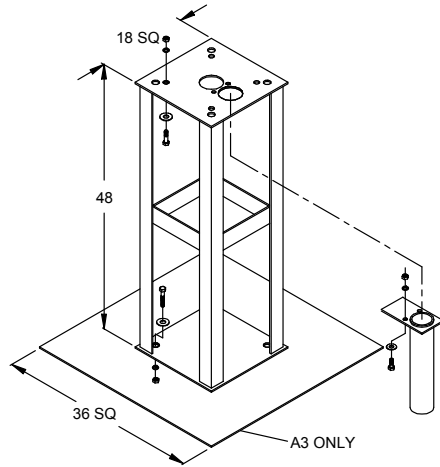

FOUNDATIONS FLASHER

REF A

REF B

REF C

REF D

REF E

REF	FOUNDATION W/ HDW	FOUNDATION ONLY	DESCRIPTION
A1	180163-000	160284-000	FOUNDATION, FLASHER, 4' TALL
A2	180163-001	160284-000	FOUNDATION, GATE, 4' TALL
A3	180163-002	160284-000	FOUNDATION, GATE WITH 36" SQUARE BASE, 4' TALL
B	180174-000	160364-000	FOUNDATION, FLASHER, DWARF, 2' TALL
C	180175-000	160277-000	FOUNDATION, FLASHER, 4' TALL WITH 2 HOLES
D	180199-000	160263-000	FOUNDATION, FLASHER, 4' TALL WITH 1 OFFSET HOLE
E	180223-000	160330-000	FOUNDATION, FLASHER, 4' TALL WITH 1 HOLE