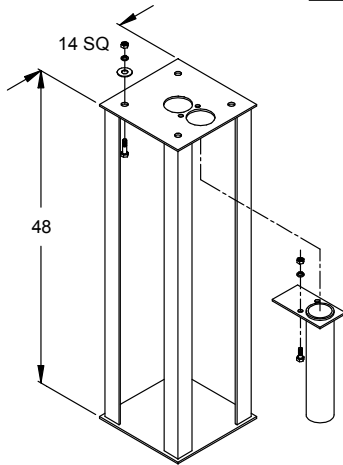

FOUNDATIONS FLASHER

REF A

REF B

REF C

REF D

REF E

REF	FOUNDATION W/ HDW	FOUNDATION ONLY	DESCRIPTION
A1	180163-000	160284-000	FOUNDATION, FLASHER, 4' TALL
A2	180163-001	160284-000	FOUNDATION, GATE, 4' TALL
A3	180163-002	160284-000	FOUNDATION, GATE WITH 36" SQUARE BASE, 4' TALL
B	180174-000	160364-000	FOUNDATION, FLASHER, DWARF, 2' TALL
C	180175-000	160277-000	FOUNDATION, FLASHER, 4' TALL WITH 2 HOLES
D	180199-000	160263-000	FOUNDATION, FLASHER, 4' TALL WITH 1 OFFSET HOLE
E	180223-000	160330-000	FOUNDATION, FLASHER, 4' TALL WITH 1 HOLE