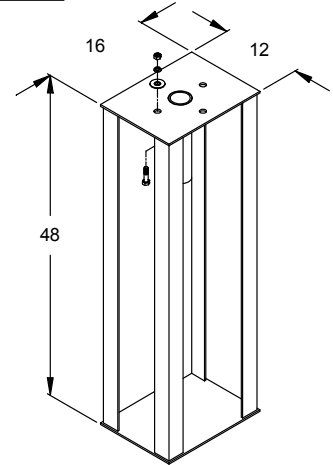

FOUNDATIONS FLASHER

REF A

REF B

REF C

REF D

REF E

REF	FOUNDATION W/ HDW	FOUNDATION ONLY	DESCRIPTION
A1	180163-000	160284-000	FOUNDATION, FLASHER, 4' TALL
A2	180163-001	160284-000	FOUNDATION, GATE, 4' TALL
A3	180163-002	160284-000	FOUNDATION, GATE WITH 36" SQUARE BASE, 4' TALL
B	180174-000	160364-000	FOUNDATION, FLASHER, DWARF, 2' TALL
C	180175-000	160277-000	FOUNDATION, FLASHER, 4' TALL WITH 2 HOLES
D	180199-000	160263-000	FOUNDATION, FLASHER, 4' TALL WITH 1 OFFSET HOLE
E	180223-000	160330-000	FOUNDATION, FLASHER, 4' TALL WITH 1 HOLE